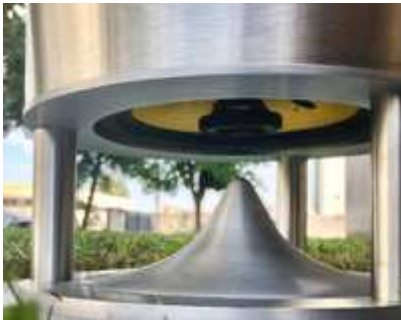

VIVALDI

Images

Vivaldi Design ZEN315

Vivaldi srl

Via E. Fermi, 8 Z.I. EST - 30020 Noventa di Piave (Venezia) ITALIA
Tel. +39 0421 307825 - info@vivaldigroup.it - www.vivaldigroup.it
P.IVA e C.F. 02880360272