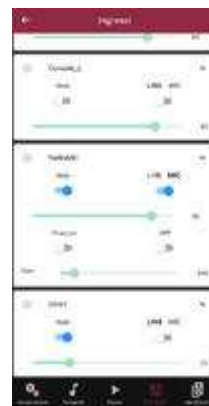

VIVALDI

Vivaldi srl ongoing effort to improve its products, reserves the right to make technical and aesthetic changes effectively without obligation to notice

Images

Vivaldi Multimedia MATRIX6

Vivaldi srl

Via E. Fermi, 8 Z.I. EST - 30020 Noventa di Piave (Venezia) ITALIA
Tel. +39 0421 307825 - info@vivaldigroup.it - www.vivaldigroup.it
P.IVA e C.F. 02880360272