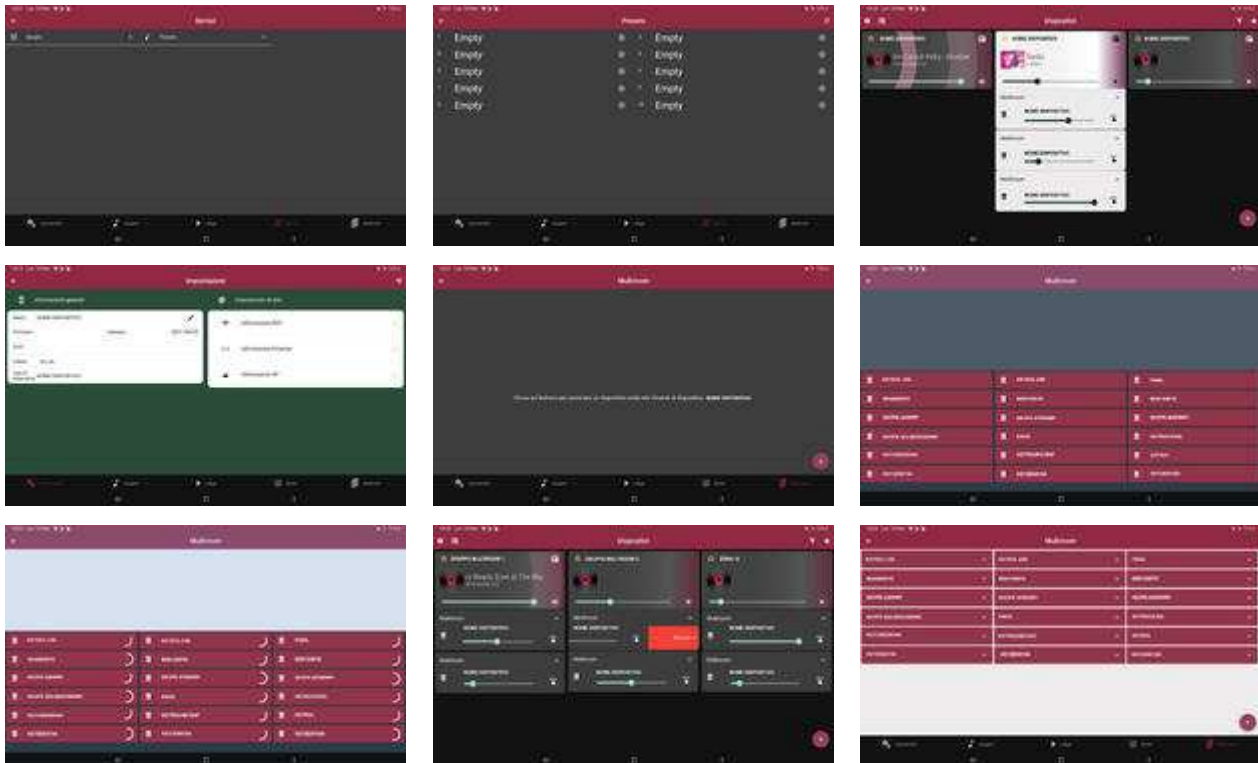

VIVALDI

Vivaldi srl

Via E. Fermi, 8 Z.I. EST - 30020 Noventa di Piave (Venezia) ITALIA
Tel. +39 0421 307825 - info@vivaldigroup.it - www.vivaldigroup.it
P.IVA e C.F. 02880360272