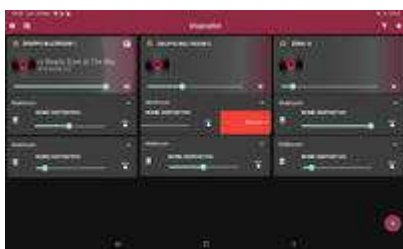

VIVALDI

Vivaldi srl

Via E. Fermi, 8 Z.I. EST - 30020 Noventa di Piave (Venezia) ITALIA
Tel. +39 0421 307825 - info@vivaldigroup.it - www.vivaldigroup.it
P.IVA e C.F. 02880360272