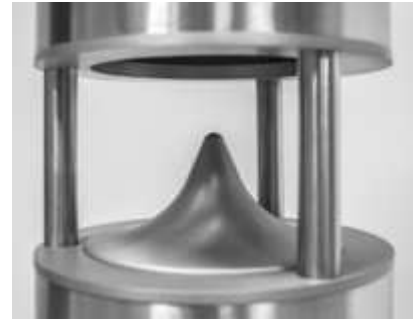

VIVALDI

Images

Vivaldi Design ZEN730

Vivaldi srl

Via E. Fermi, 8 Z.I. EST - 30020 Noventa di Piave (Venezia) ITALIA
Tel. +39 0421 307825 - info@vivaldigroup.it - www.vivaldigroup.it
P.IVA e C.F. 02880360272