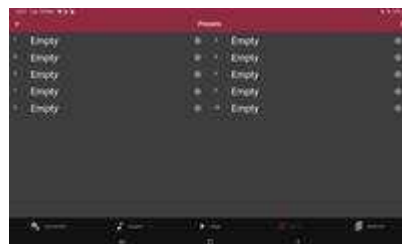

VIVALDI

Cabinet: UV polypropylene.

Dispersion angle: 360° (H)x40° (V).

Working temperature from -20° to +60°.

Vivaldi srl ongoing effort to improve its products, reserves the right to make technical and aesthetic changes effectively without obligation to notice

Images

Vivaldi WiFi KEYGREEN16A

Vivaldi srl

Via E. Fermi, 8 Z.I. EST - 30020 Noventa di Piave (Venezia) ITALIA
Tel. +39 0421 307825 - info@vivaldigroup.it - www.vivaldigroup.it
P.IVA e C.F. 02880360272