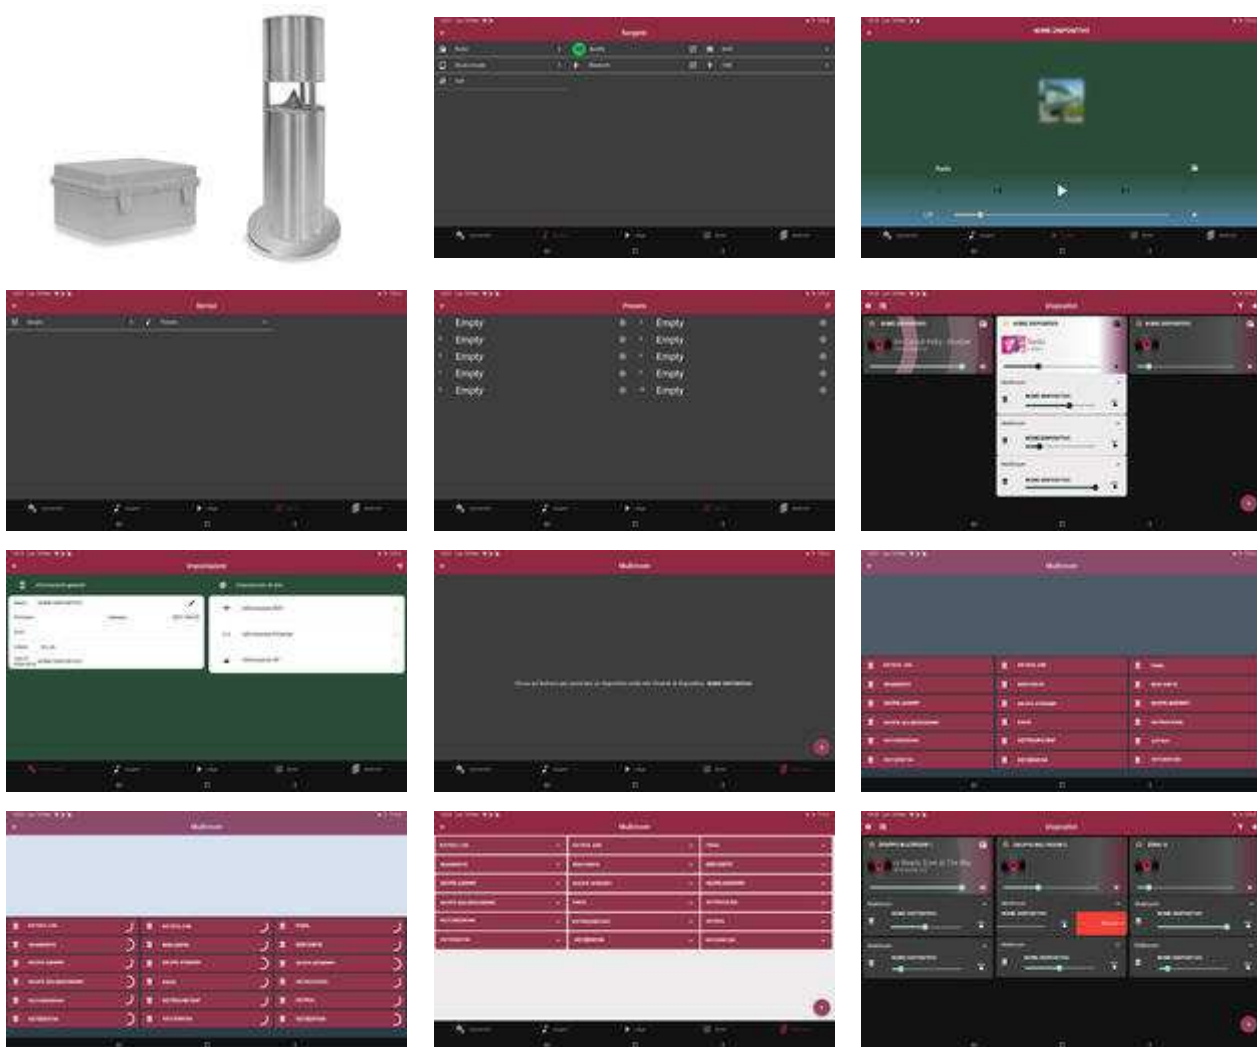

VIVALDI

Anchor flange 30 cm (D).
Anchoring holes nr. 3.
Weight 12,5 Kg.
Colour brushed steel.
Color customization on request.

Vivaldi srl ongoing effort to improve its products, reserves the right to make technical and aesthetic changes effectively without obligation to notice

Images

Vivaldi WiFi KEYZEN730A

Vivaldi srl

Via E. Fermi, 8 Z.I. EST - 30020 Noventa di Piave (Venezia) ITALIA
Tel. +39 0421 307825 - info@vivaldigroup.it - www.vivaldigroup.it
P.IVA e C.F. 02880360272