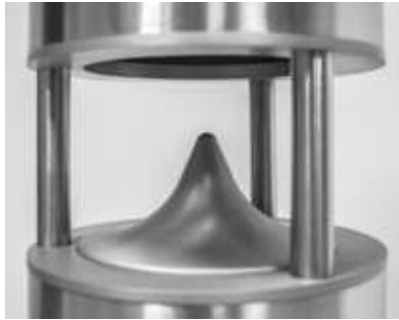

VIVALDI

Images

Vivaldi Design ZEN510

Vivaldi srl

Via E. Fermi, 8 Z.I. EST - 30020 Noventa di Piave (Venezia) ITALIA
Tel. +39 0421 307825 - info@vivaldigroup.it - www.vivaldigroup.it
P.IVA e C.F. 02880360272