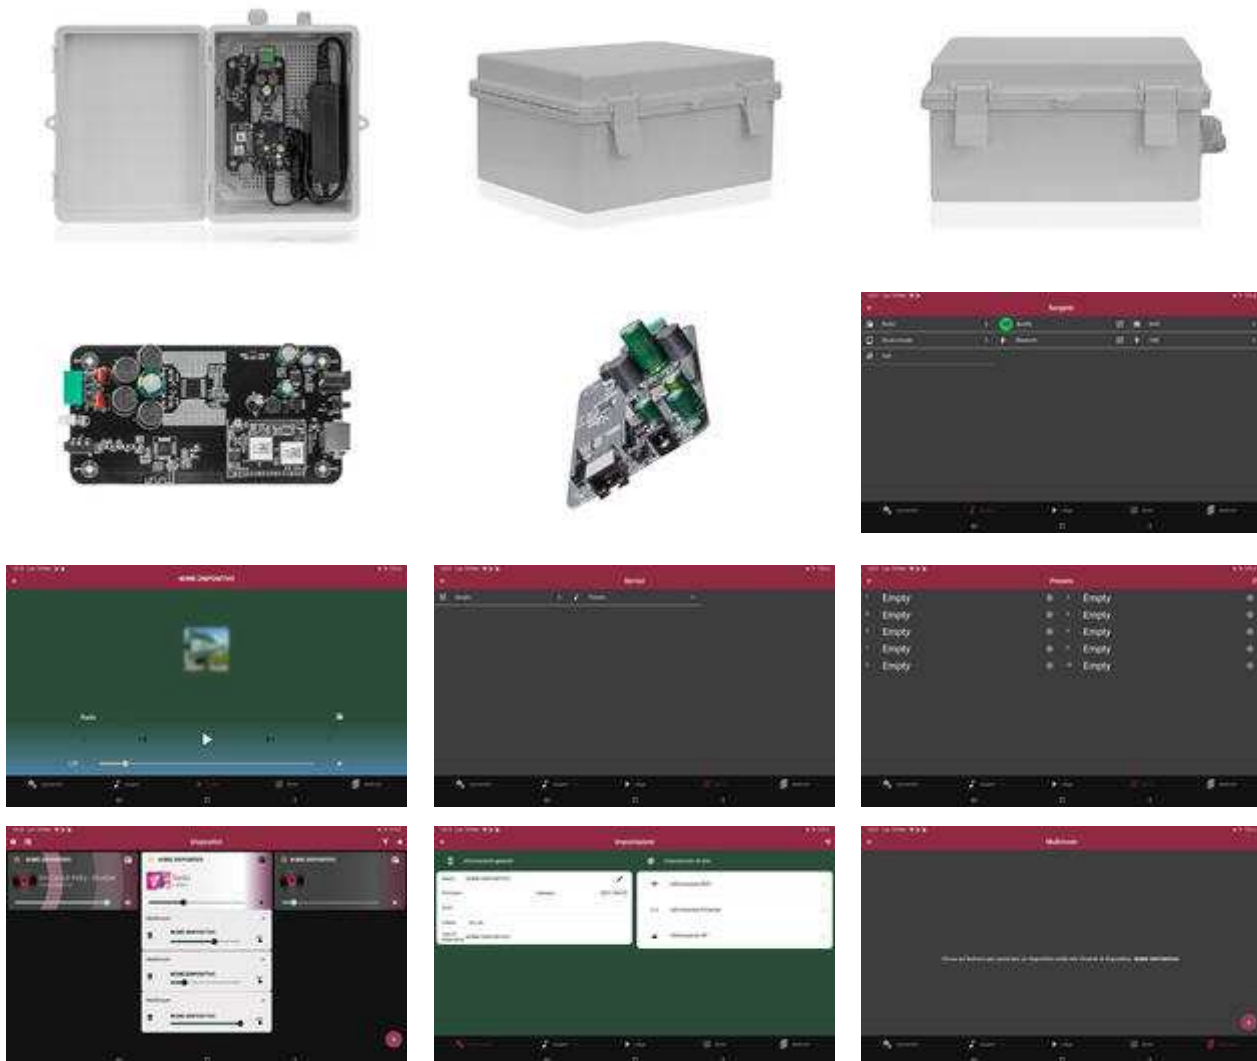

VIVALDI

- Colour: grey.
- 3x supplied cable glands.
- Certifications: CE, ROHS.
- Dimensions (WxHxD): 180x230x120 mm.
- Weight 0.45 Kg.

Vivaldi srl ongoing effort to improve its products, reserves the right to make technical and aesthetic changes effectively without obligation to notice

Images

Vivaldi WiFi KBOX

Vivaldi srl

Via E. Fermi, 8 Z.I. EST - 30020 Noventa di Piave (Venezia) ITALIA
Tel. +39 0421 307825 - info@vivaldigroup.it - www.vivaldigroup.it
P.IVA e C.F. 02880360272