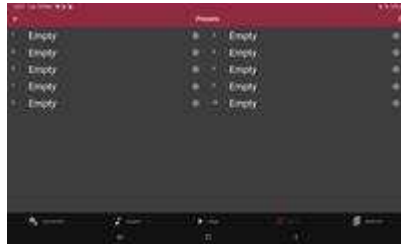

VIVALDI

Vivaldi srl

Via E. Fermi, 8 Z.I. EST - 30020 Noventa di Piave (Venezia) ITALIA
Tel. +39 0421 307825 - info@vivaldigroup.it - www.vivaldigroup.it
P.IVA e C.F. 02880360272