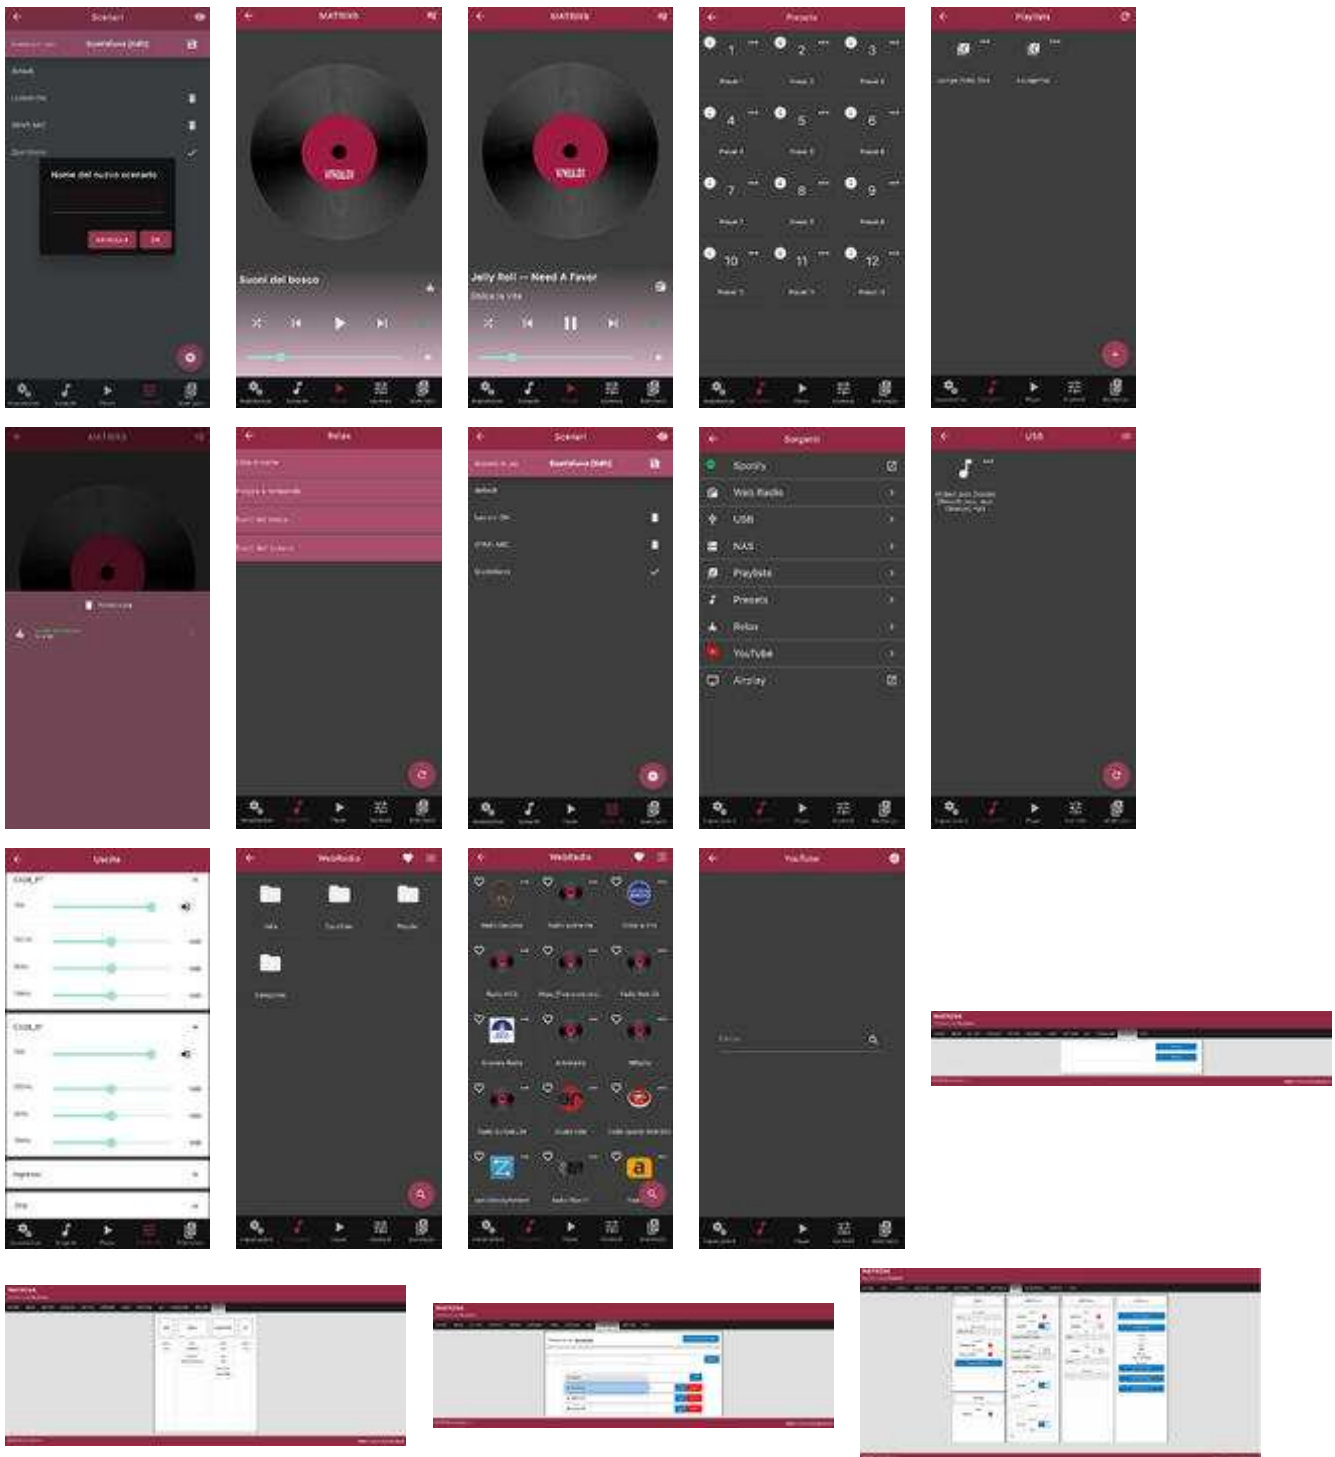

VIVALDI

Vivaldi srl

Via E. Fermi, 8 Z.I. EST - 30020 Noventa di Piave (Venezia) ITALIA
Tel. +39 0421 307825 - info@vivaldigroup.it - www.vivaldigroup.it
P.IVA e C.F. 02880360272