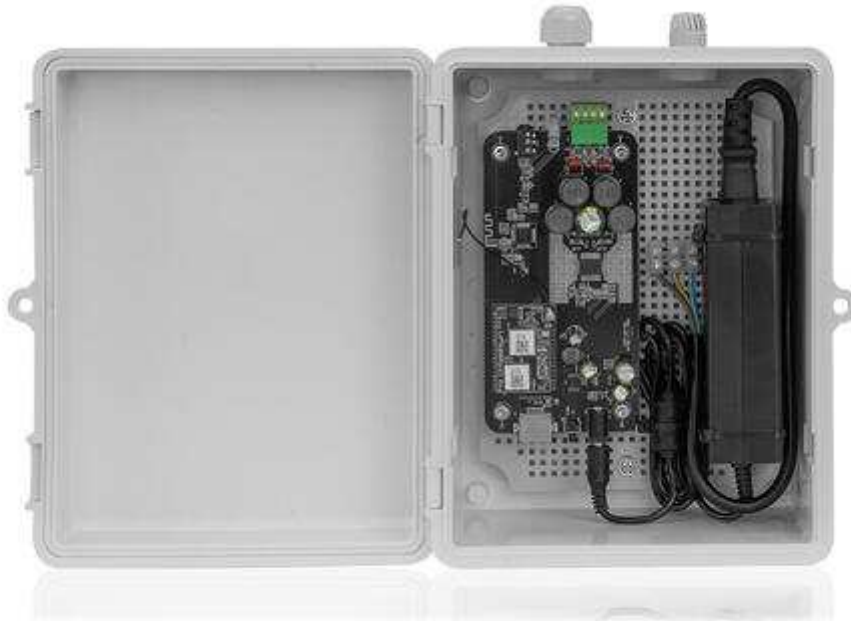

**Bluetooth and WiFi multimedia amplifier with integrated multimedia player.
With input for external source and outputs for 1 or 2 speakers.**

Music streaming, playback and controls via **VIVALDI APP**.

TECHNICAL FEATURES

- Built-in Bluetooth receiver.
- Built-in WiFi receiver.
- Free control APP: Vivaldi APP (compatible with iOS - Android).
- Supports: Airplay, DLNA, WiFi DIRECT.
- Audio formats: AAC/LTP, HE-AACv1, HE-AACv2, AMR-NB, AMR, WB, FLAC, MP3, Vorbis, PCM/WAVE, ALAC.
- Network: 1xRJ45, WiFi Standard: IEEE802.11b, IEEE802.11g, IEEE802.11n.
- Audio Input: 1x Analog stereo minijack.
- **Audio Output: Stereo power amplifier class-D 40+40W @ 8-16ohm, not compatible with 4ohm speakers.**
- **Internet sources: Spotify, Youtube, Tunein, etc.**
- Local sources: music residing on your mobile device, streaming from NAS (network disk).
- 3 How to use:
  1. One song-One Room: use of a single device.
  2. One song-Multiple Rooms: use of multiple devices for different music.
  3. One song-All Rooms: use multiple devices for the same synchronized music.
- 24vdc power supply included.
- IP65 watertight enclosure, for outdoor installation.